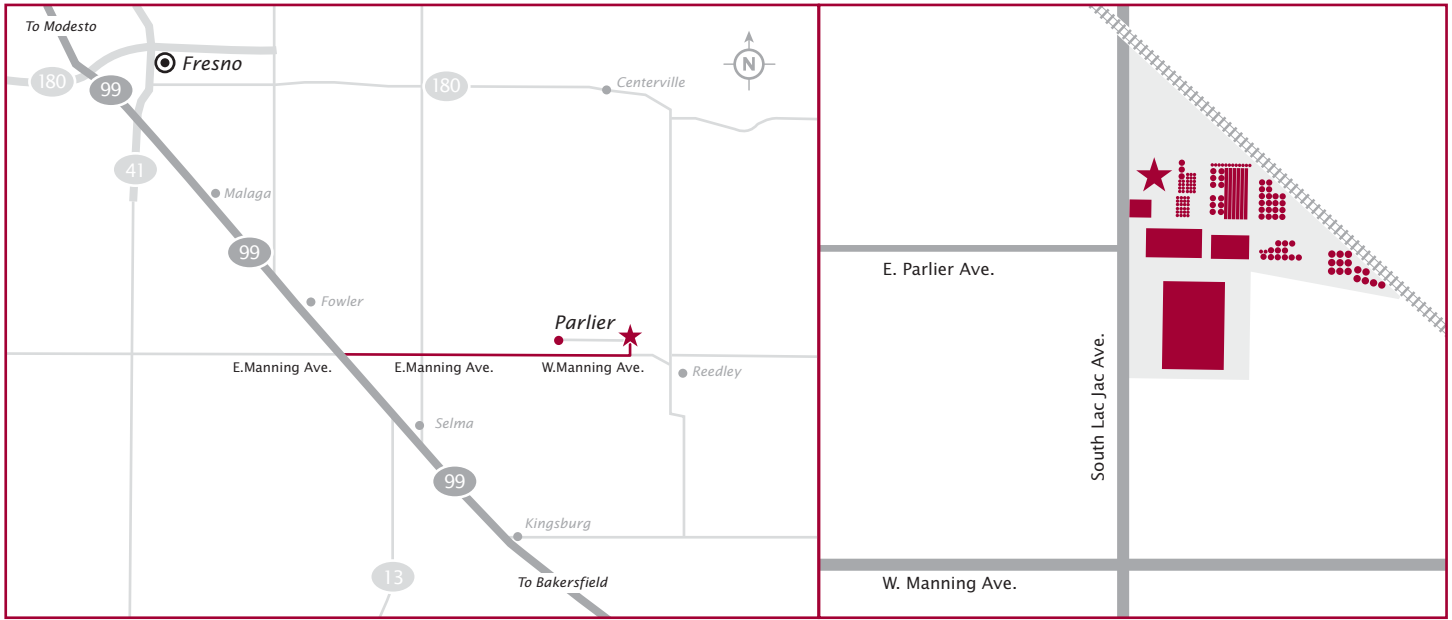

O'NEILL

VINTNERS & DISTILLERS

8418 South Lac Jac Avenue, Parlier, California 93648 Tel: 559.638.3544

DRIVING DIRECTIONS TO WINERY & DISTILLERY

Coming from Highway 99

- Our Parlier facility is located in California's Central Valley, about 30 miles south of Fresno off Hwy 99
- From Hwy 99 take the Manning Ave. exit (Exit 121)
- Head East on Manning Ave. and follow the signs toward Reedley
- Continue on Manning Ave. for approximately 10 miles
- Turn left on South Lac Jac Ave.
- The winery is approximately ½ mile down on your right just past the elementary school
- Pass by the first warehouse building with multiple loading docks
- Turn right by the guard shack and park in the visitor spaces
- Our offices are located in the building with the Spanish tile roof (near the winery monument sign)