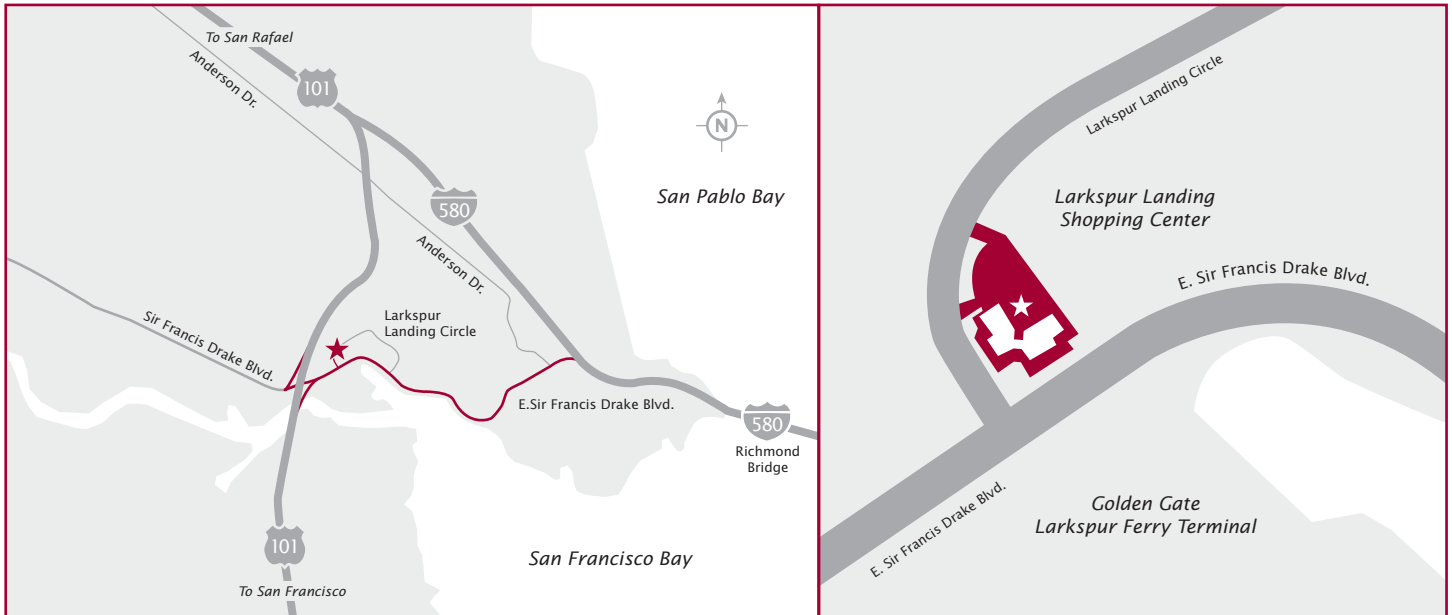

O'NEILL

VINTNERS & DISTILLERS

101 Larkspur Landing Circle, Suite 350, Larkspur, California 94939 Tel: 415.464.4700

DRIVING DIRECTIONS TO MAIN OFFICE

Coming from the North

- Travel Hwy 101 South
- Take the Sir Francis Drake Blvd. exit in Larkspur
- Veer left off exit ramp and turn left onto EAST Sir Francis Drake Blvd.
- Pass under highway overpass and continue straight on East Sir Francis Drake Blvd.
- Our office is located at the next stoplight on the corner of Sir Francis Drake Blvd. and Larkspur Landing Circle (across the street from the Larkspur Ferry parking lot)
- Get in left hand turn lane and turn left onto Larkspur Landing Circle (our building will be directly on your right after you make the turn)
- Pass by first underground parking entrance and turn right into second driveway to upper level parking lot
- Park your car and head to the atrium entrance area at the far corner of the parking lot
- Walk up one flight of stairs to the third level, turn right to find Suite 350

Coming from the South

- Travel Hwy 101 North
- Take the Richmond Bridge exit in Larkspur
- Veer right off exit ramp and turn right onto EAST Sir Francis Drake Blvd.
- See above North instructions from this point

Coming from the East

- Travel I-580 West across Richmond/San Rafael Bridge
- Take the Sir Francis Drake Blvd. exit towards Larkspur
- Pass by Brick Kiln building on your right (look for tall smoke stack) and continue on Sir Francis Drake past the first intersection with Larkspur Landing Circle (this street connects with Sir Francis Drake in two places)
- Our office is located at the next stoplight on the corner of Sir Francis Drake Blvd. and Larkspur Landing Circle (this is the second intersection with Larkspur Landing Circle)
- Get in right hand turn lane and turn right onto Larkspur Landing Circle (our building will be directly on your right after you make the turn)
- Pass by first underground parking entrance and turn right into second driveway to upper level parking lot
- Park your car and head to the atrium entrance area at the far corner of the parking lot
- Walk up one flight of stairs to the third level, turn right to find Suite 350