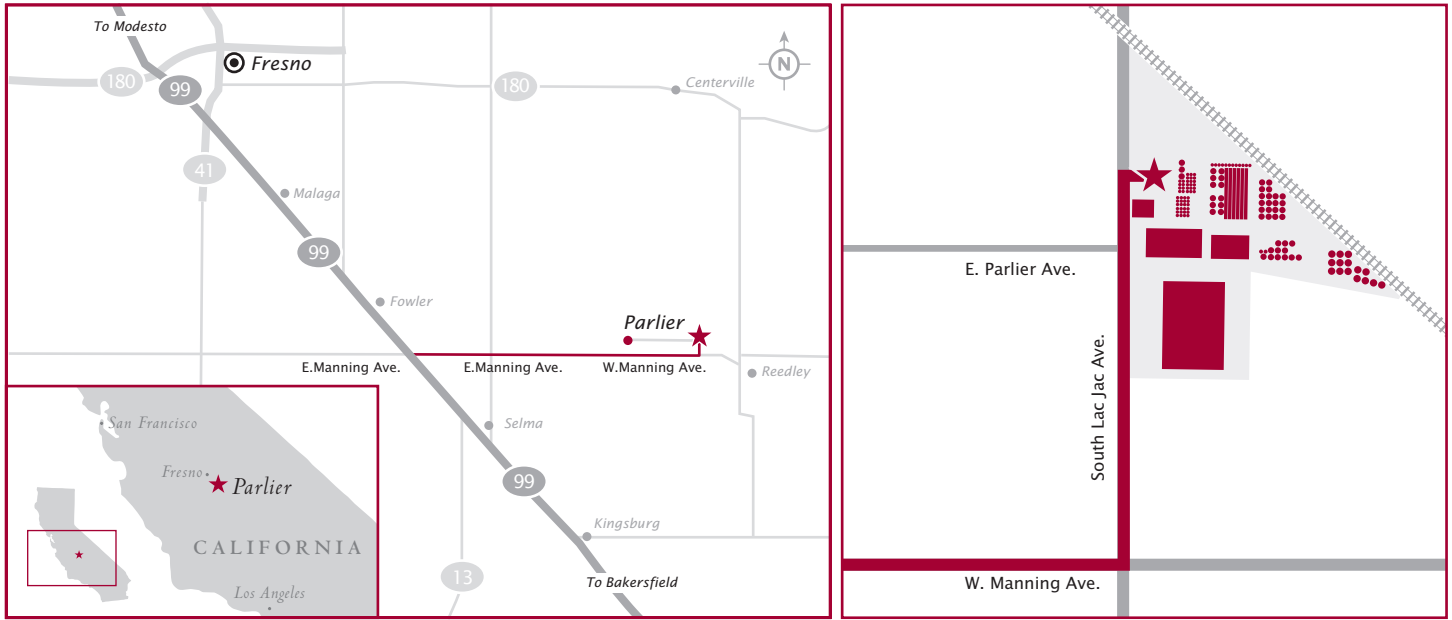

O'NEILL

VINTNERS & DISTILLERS

8418 South Lac Jac Avenue, Parlier, California 93648 Tel: 559.638.3544

DRIVING DIRECTIONS TO WINERY & DISTILLERY

Coming from Highway 99

- Our Parlier facility is located in California's Central Valley, about 30 miles south of Fresno off Hwy 99
- From Hwy 99 take the Manning Ave. exit (Exit 121)
- Head East on Manning Ave. and follow the signs toward Reedley
- Continue on Manning Ave. for approximately 10 miles
- Turn left on South Lac Jac Ave.
- The winery is approximately ½ mile down on your right just past the elementary school
- Pass by the first warehouse building with multiple loading docks
- Turn right by the guard shack and park in the visitor spaces
- Our offices are located in the building with the Spanish tile roof (near the winery monument sign)